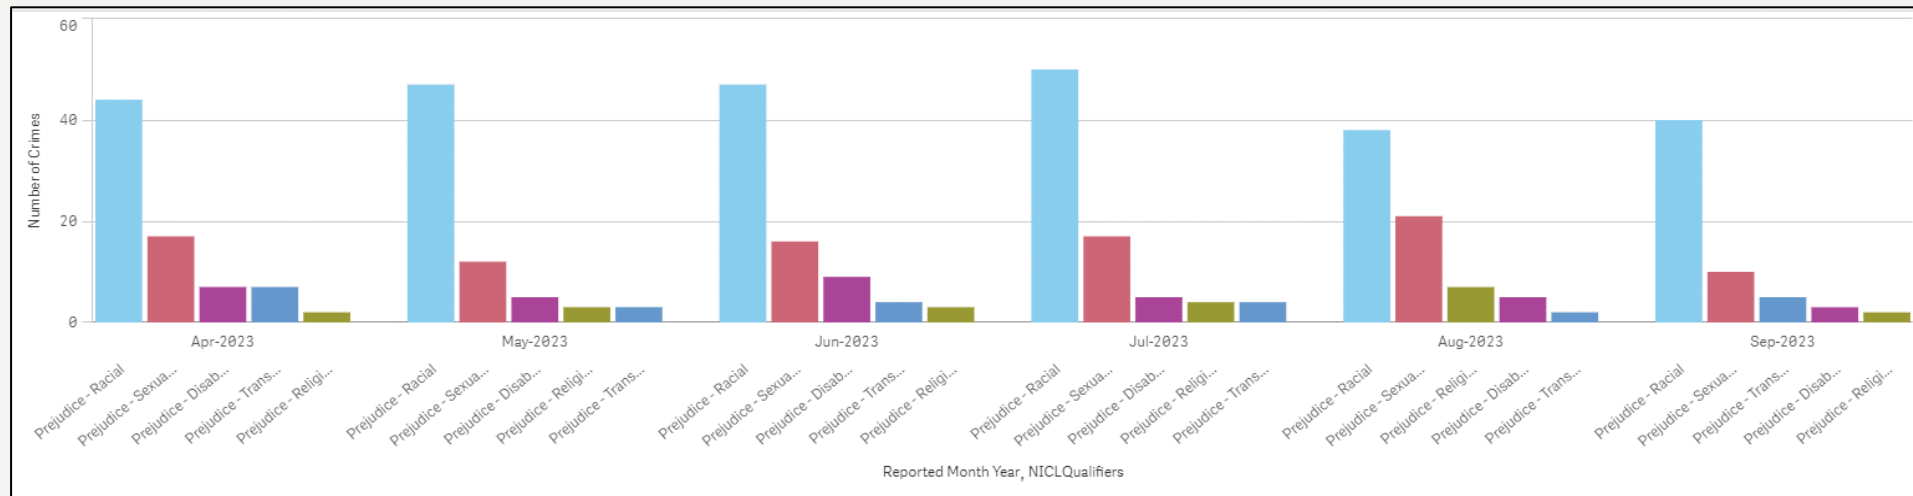

Performance – Hate Crime Overview

Force

Monthly hate crime volumes remain within nominal bounds with no exception. Year on year trend

Data is reporting increases in Transgender and Sexual Orientation related hate which follows National trends.

Data from the victim satisfaction survey reports that Hate Crime victims have an 84.5% overall satisfaction rate with the service they receive from Wiltshire Police (data currently only available to March 2023).

Force Hate Crime (6 months to September 2023)